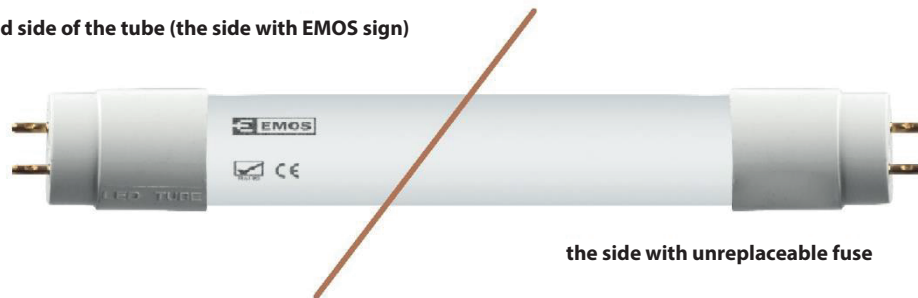

## EMOS T8 LED tube Installation manual

The instruction is only informative, installation should be performed by a person with appropriate knowledge and skills

Powered side of the tube (the side with EMOS sign)

the side with unreplaceable fuse

recommended connection