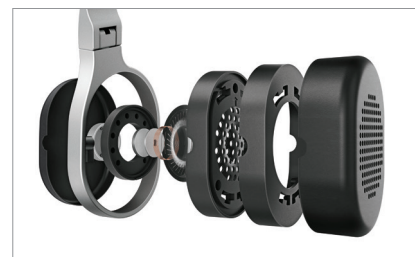

KEF

M500

HI-FI HEADPHONES

OBSESSED WITH HIGH RESOLUTION

Light, robust and supremely comfortable, M500 Hi-Fi Headphones are designed for people who are serious about sound.

Sound by KEF

KEF is a world leading British speaker brand with over 50 years of innovation in pursuit of the clearest and most accurate reproduction of recorded sound. With a track record of pioneering award-winners from professional studio monitors in the 1960s to the legendary Reference Series and the most recent ground-breaking Muon and Blade, no other brand can equal KEF's long list of design 'firsts'.

Like every KEF speaker, large or small, the M500s embody the same ethos: quality engineering to enhance the enjoyment of pure sound.

High fidelity sound

The M500s make high fidelity sound truly portable. They use a full-range 40mm neodymium driver with a high quality CCAW (copper-clad aluminium wire) voice coil that's been expertly tuned by KEF's acoustic engineers to deliver a powerfully musical sound with tight, clean bass.

The CCAW voice coil also reduces weight and produces a more dynamic response at higher frequencies to deliver a clear, crisp and spacious sound. As a result, the M500 produces a beautifully accurate, richly detailed and powerful soundscape.

Maximum comfort, minimum noise

Elegant and distinctive, the M500 has been precision engineered in aluminium to assure maximum comfort. The racetrack supra-aural ear shell, which follows the contour of the human ear, provides a tight acoustic seal for improved performance and good noise isolation, whilst the light aluminium frame provides the optimal clamping force to ensure maximum comfort - ideal for prolonged listening.