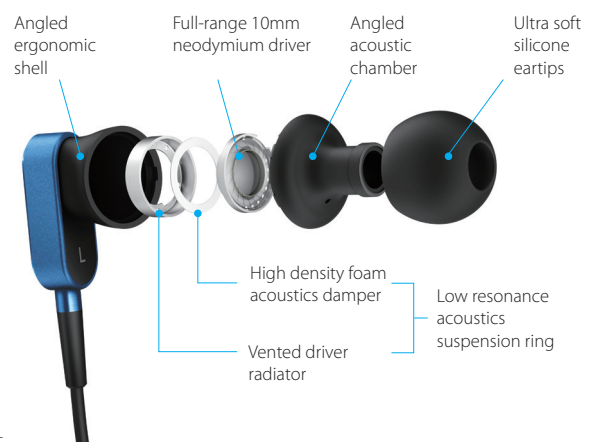

Visit: www.kef.com for more about KEF and its products.

KEF reserves the right, in line with continuing research and development, to amend or change specifications. E&OE.