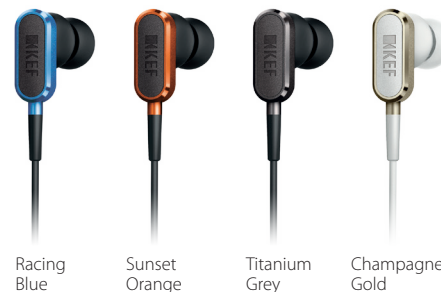

Racing Blue

Sunset Orange

Titanium Grey

Champagne Gold

KEF

OBSESSED WITH HIGH RESOLUTION

M100

HI-FI EARPHONES