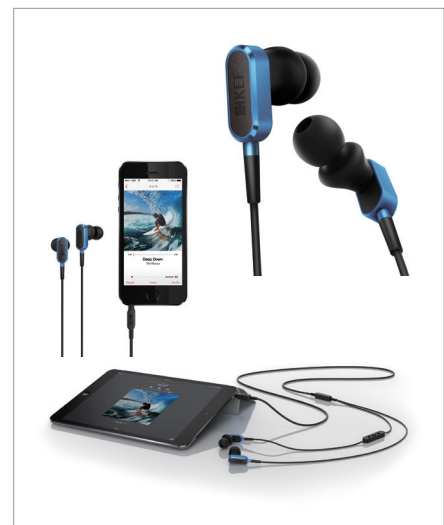

Visit: www.kef.com for more about KEF and its products.

KEF reserves the right, in line with continuing research and development, to amend or change specifications. E&OE.