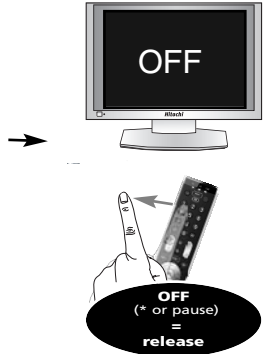

English

Start by checking if the brand of your particular device is listed in the "SimpleSet" brand list and check which "number key" is assigned to your brand (e.g. Hitachi tv = 1).

- 1) Press and hold MAGIC for 3 seconds until a mode indicator (Blue LED) stays lit.
- 2) Select the device you wish to set up (e.g. tv).
- 3) Press and hold the "number key" according to your brand (e.g. for Hitachi tv = press 1) until your device switches off (max. 36 seconds). The blue LED will switch off every 3 seconds as a 'power signal' is being sent. Make sure to release this "number key" as soon as your device switches OFF to complete the set up.