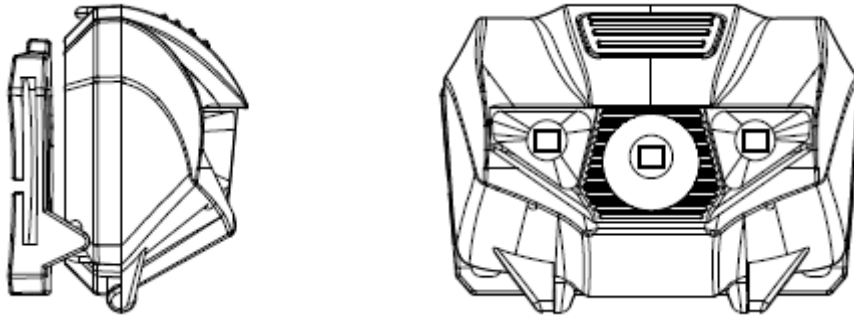

## Product Specifications

Model no.: CH32

---

---

Product Name	: General Use Headlamp
Lumen output*	: 80lm / 40lm (+/- 15%)
Beam Distance*	: Max 30m (+/- 15%)
Runtime	: 80lm: 8 hours / 40lm: 16 hours
Battery type	: 3 x AAA
LED chip	: Patented LED
IP rate*	: IPX4
Shock proof*	: Impact resistant, 1m
Dimensions	: 63 x 44 x 31 mm
Weight	: 46.6 g (without batteries), 83 g (with batteries)
Accessories Included	: 3 x AAA Batteries
Certification	: CE, ROHS